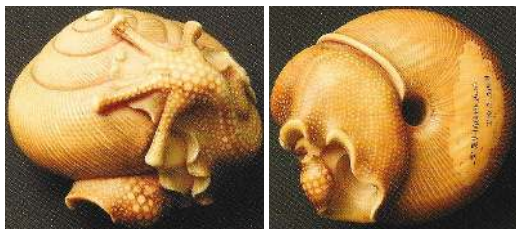

Ivory, 45mm, ca.1800, BUNSHÔJÔ
Rokushô 38, 2009, p.13, #12