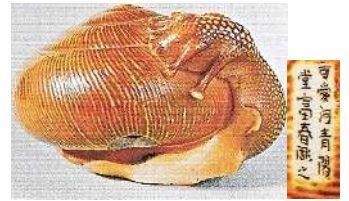

Ivory, 43mm, 18/19thc., TOMIHARU
Ex I Kenzo Collection
Bushell, Collectors' Netsuke
1971/95, p.57, #52