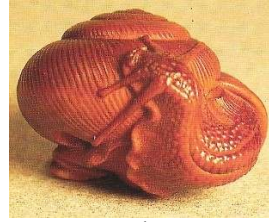

Wood, 42mm, 19thc., TOYOMASA
Kurstin/Ortega, Masterworks 1986, #66