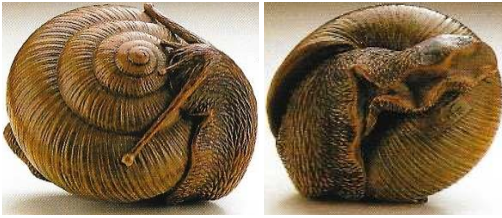

Wood, 41mm, early 19th., TADATOSHI
Ex Bushell Collection
LACMA 2003, #460