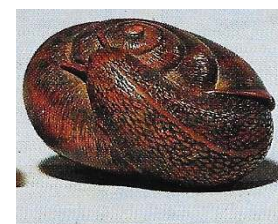

Wood, 37mm, ca.1820, TOMOKAZU
Ex Imai, ex Bushell Collection II
Christie's, London, 18.10.1988, #114
Estimate £2-3000, sold for £2900