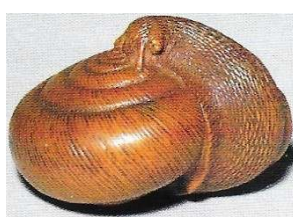

Wood, TOMOKAZU  
Lazarnick, MCI, 1986, p.901

Wood, TOYOMASA, aged 62 years  
Lazarnick, MCI, 1986, p.953

Wood, YOSHIHARU of Sashu  
Lazarnick, MCI, 1986, p.982

Ivory, 54mm, 18<sup>th</sup>c., MASATOMO  
Sotheby's, London, 17.6.1987, #14  
Estimate £600-700, sold for £600