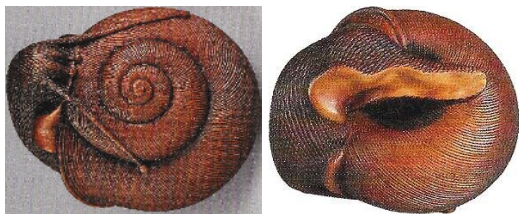

Wood, 40mm, mid 19thc., YOSHIHARU
Ermitage Netsuke 2016, #83