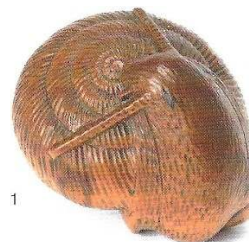

Wood, 45mm, early 19thc., SARI
Bonhams, London, 8.5.2016, #61