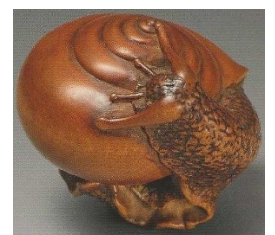

Wood, 34mm, mid 19thc., MASANAO
Ex T Hahn collection
Lempertz, Cologne, 11.6.2022, #415
Estimate €7-9'000, sold for €8'820