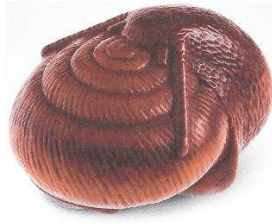

Wood, 39mm, ca.1800, SARI A.Landau, Dornier collection, 2020, p.149