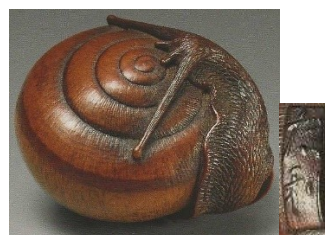

Wood, 38mm, ca.1830, TADATOSHI
Ex T Hahn collection
Lempertz, Cologne, 11.6.2022, #414
Estimate €9-12'000, sold for €16'380