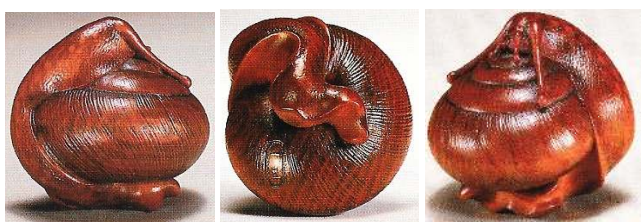

Wood, 33mm, ca.1830, ITTAN
Ex H & B Boucquet Collection
SL Moss, London, Japanese Netsuke Serious Art, 1989, #38