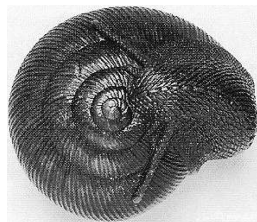

Wood, 43mm, ca.1800, SARI
Klefisch, Cologne, 30.11.1996, #281
Estimate DM 2600-2800