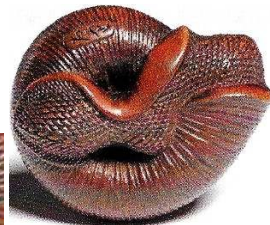

Wood, 42mm, ca.1810, SARI
R Bandini, Japanese Netsuke... April 2016, #14